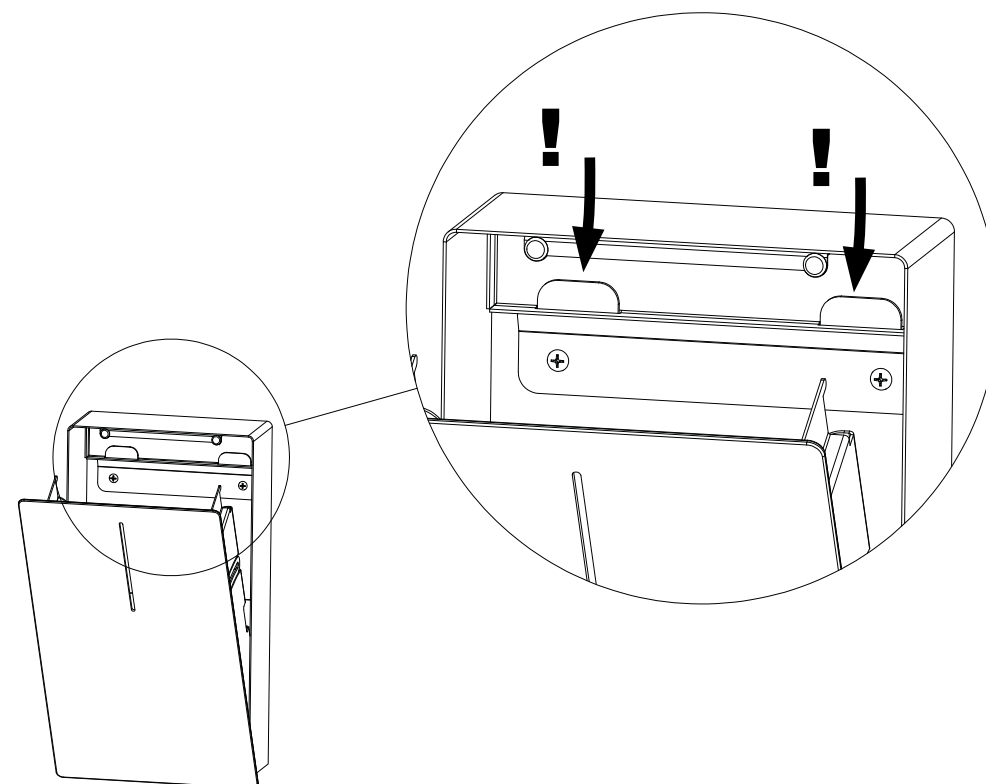

1.

2.

3.

4.

5.

SPARE PARTS LIST

LOKI Sanitary bin

Pos. No.	Art. No.	Spare part
4	33215	Glas base GVC 12/4-10
5	55000	Quill screw M6x10 with tap A2
6	67150	Capped Starlock Ø5