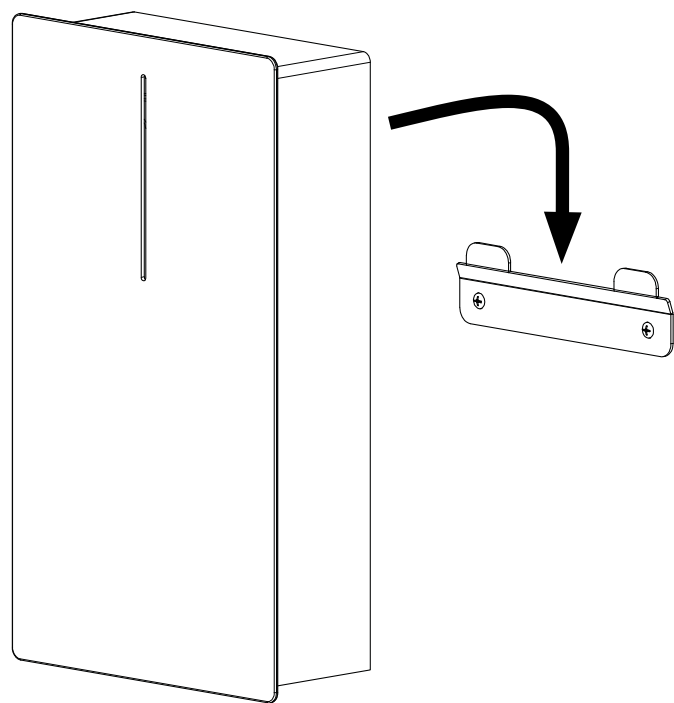

1.

2.

3.

4.

5.

SPARE PARTS LIST

LOKI Sanitary bin

Pos. No.	Art. No.	Spare part
4	33215	Glas base GVC 12/4-10
5	55000	Quill screw M6x10 with tap A2
6	67150	Capped Starlock Ø5