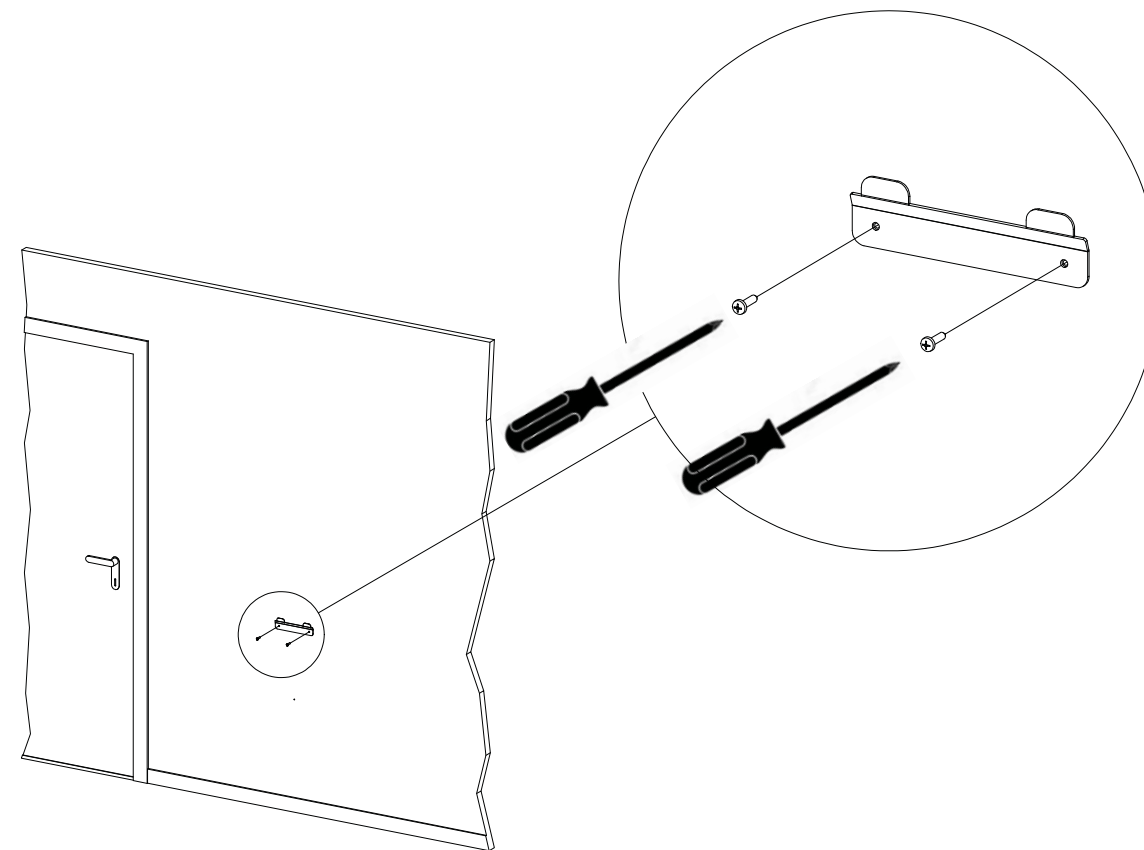

1.

2.

3.

4.

5.

SPARE PARTS LIST

LOKI Sanitary bin

Pos. No.	Art. No.	Spare part
4	33215	Glas base GVC 12/4-10
5	55000	Quill screw M6x10 with tap A2
6	67150	Capped Starlock Ø5