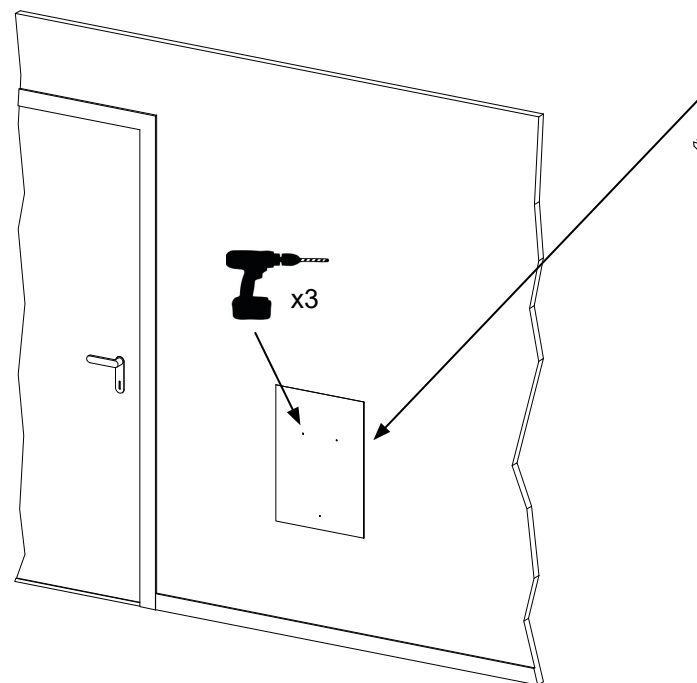

1.

2.

3.

4.

5.

SPARE PARTS LIST

LOKI Sanitary bin

Pos. No.	Art. No.	Spare part
4	33215	Glas base GVC 12/4-10
5	55000	Quill screw M6x10 with tap A2
6	67150	Capped Starlock Ø5